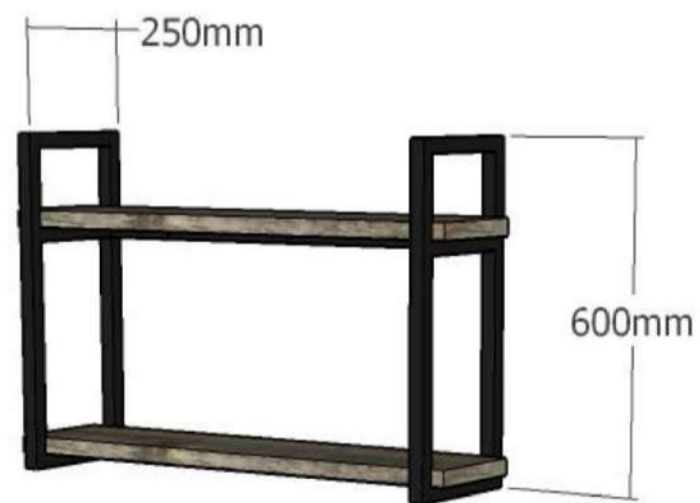

METALICA SHELF
Two Tier