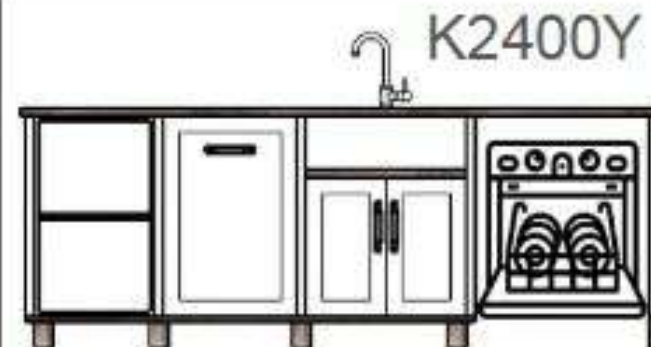

K2400W

K2400X

K2400Y

2400MM WIDE COMBO UNITS UPGRADE TO ISLAND - R5180-00

CODE	DESCRIPTION	CABINET PRICE
K2400a	2 x Double Door	R14 693
K2400b	2 x Double Door Menage a Tray	R18 937
K2400c	2 x Double Door Four Drawer	R20 195
K2400d	2 x Double Door Oven Unit	R15 899
K2400e	2 x Double Door with Cutlery Drawer Menage a Tray	R22 330
K2400f	2 x Double Door Four Drawer Menage a Tray	R24 463
K2400g	2 x Pot Drawer Four Drawer	R26 681
K2400h	2 x Pot Drawer Oven Unit	R22 361
K2400i	2 x Double Door with Cutlery Drawer Four Drawer	R23 261
K2400j	2 x Double Door with Cutlery Drawer Spice Rack	R21 619
K2400k	2 x Open Shelf Double Door	R15 098
K2400l	Spice Rack Double Door with Cutlery Drawer Oven Unit Four Drawer Menage a Tray	R28 247
K2400m	Bin Drawer Double Door Appliance Panel	R15 467