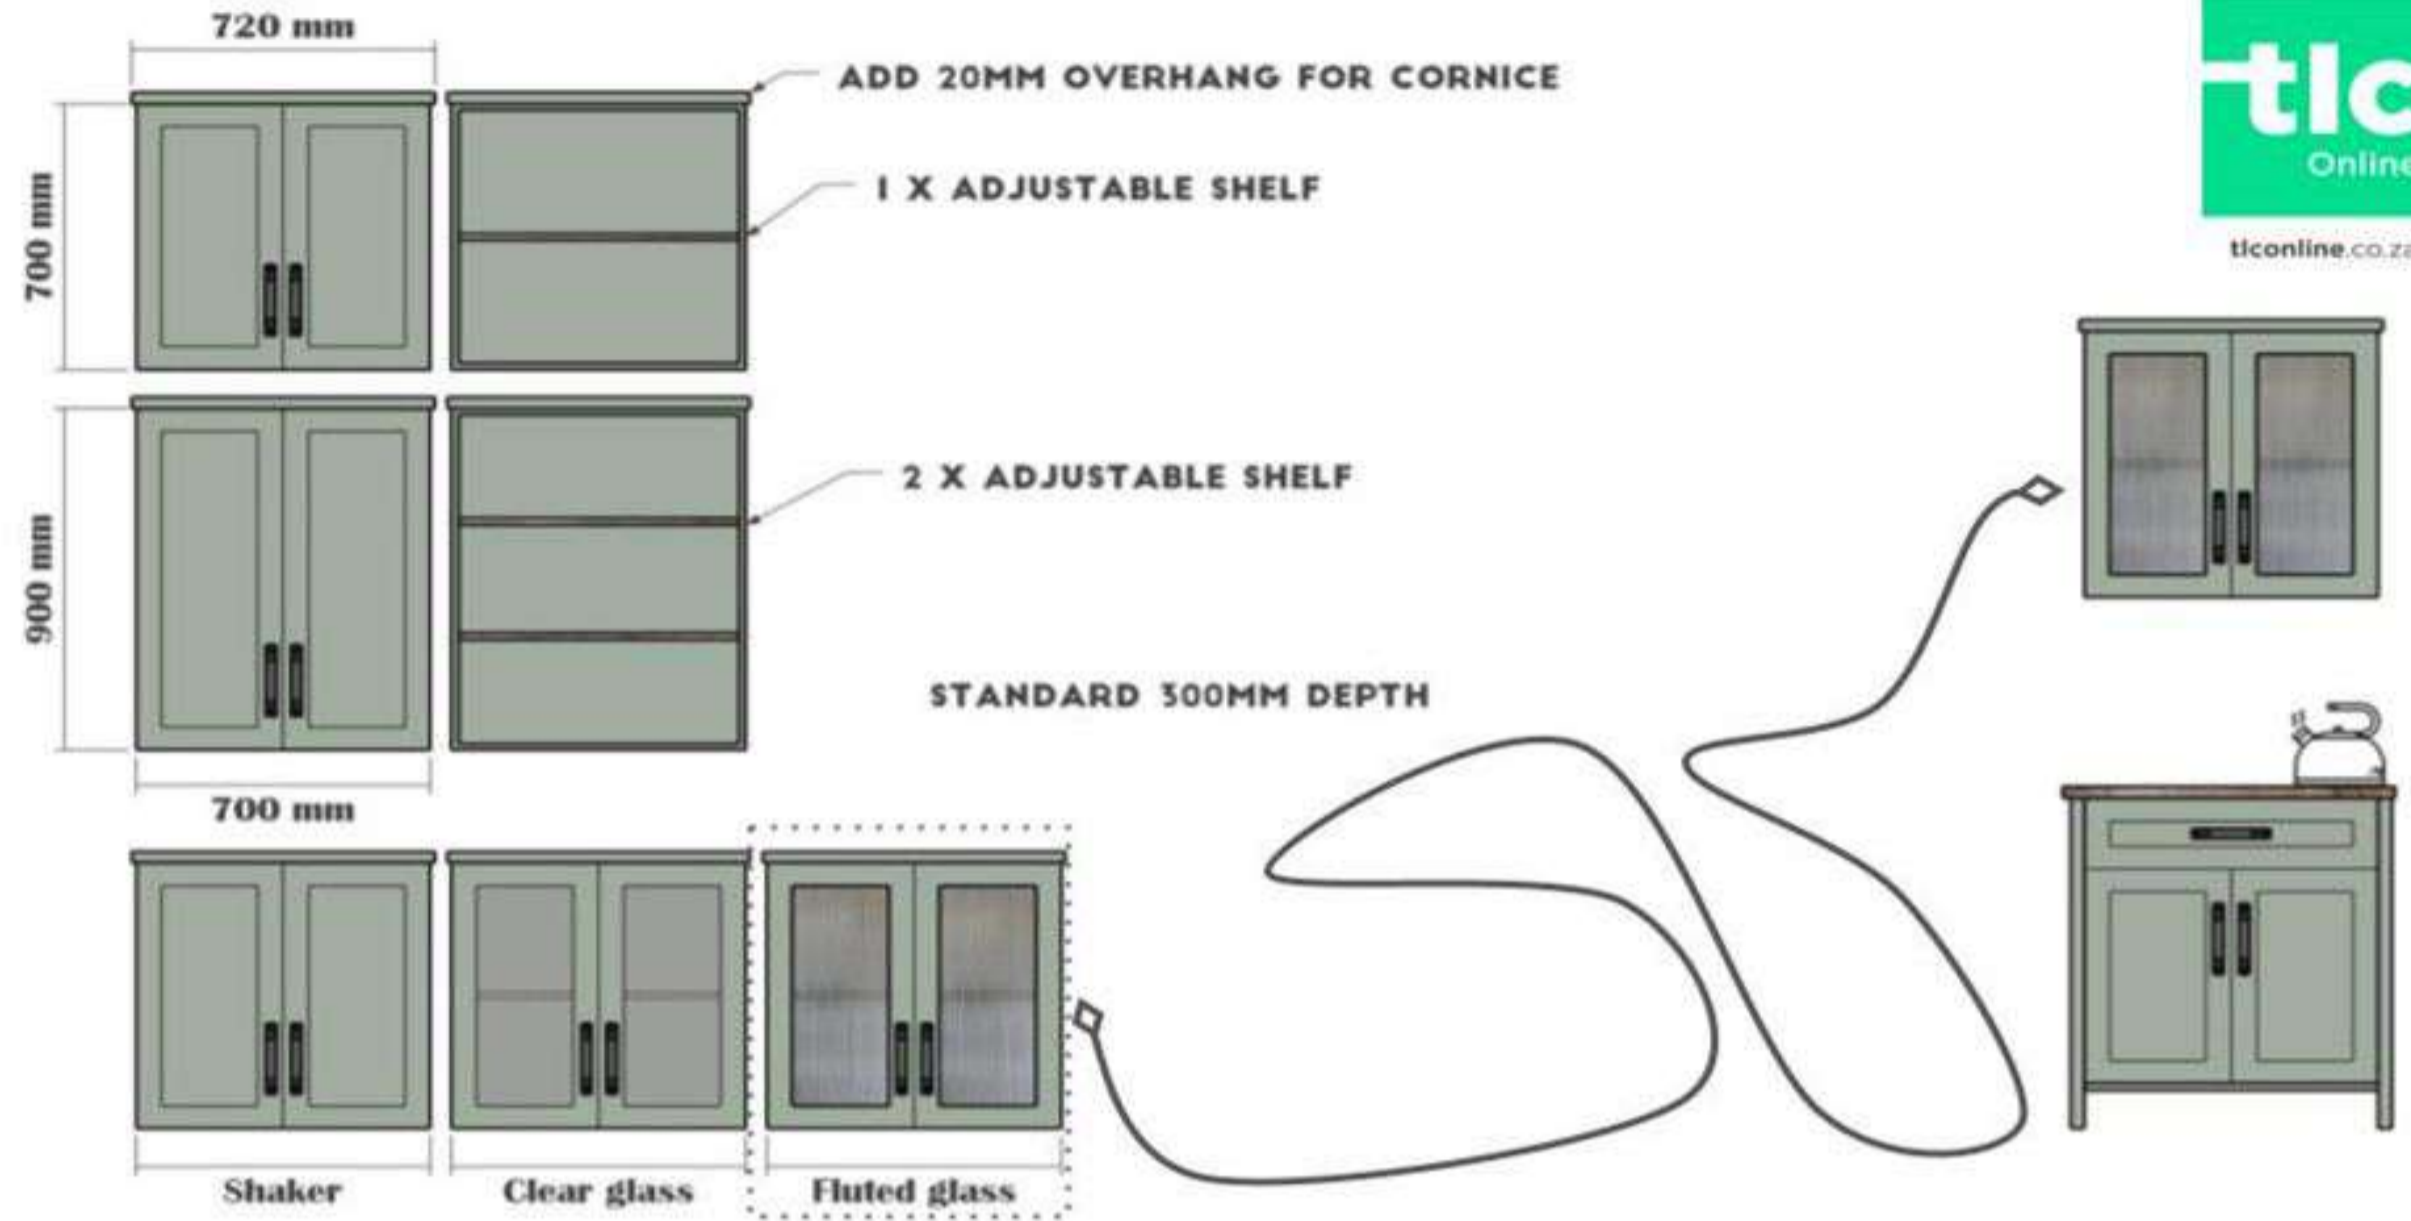

- **Doors are optional** – go fully open-shelf for a contemporary look, or keep it classic with door fronts.
- Choose from **clear glass**, **fluted glass**, or **perspex** door inserts.
- **Perspex is our default** for long-distance deliveries (outside of Gauteng) to ensure safe shipping and easy installation.
- Prefer to use your own glass? No problem—**units can be supplied without inserts**, ready for you to fit your preferred material.

Durable, stylish, and designed with flexibility at the core—TLC wall units are made to elevate your kitchen, no matter where you are.

Wall cabinets

tliconline.co.za

Wall Cabinets

Available in 2 different heights - 700mm & 900mm