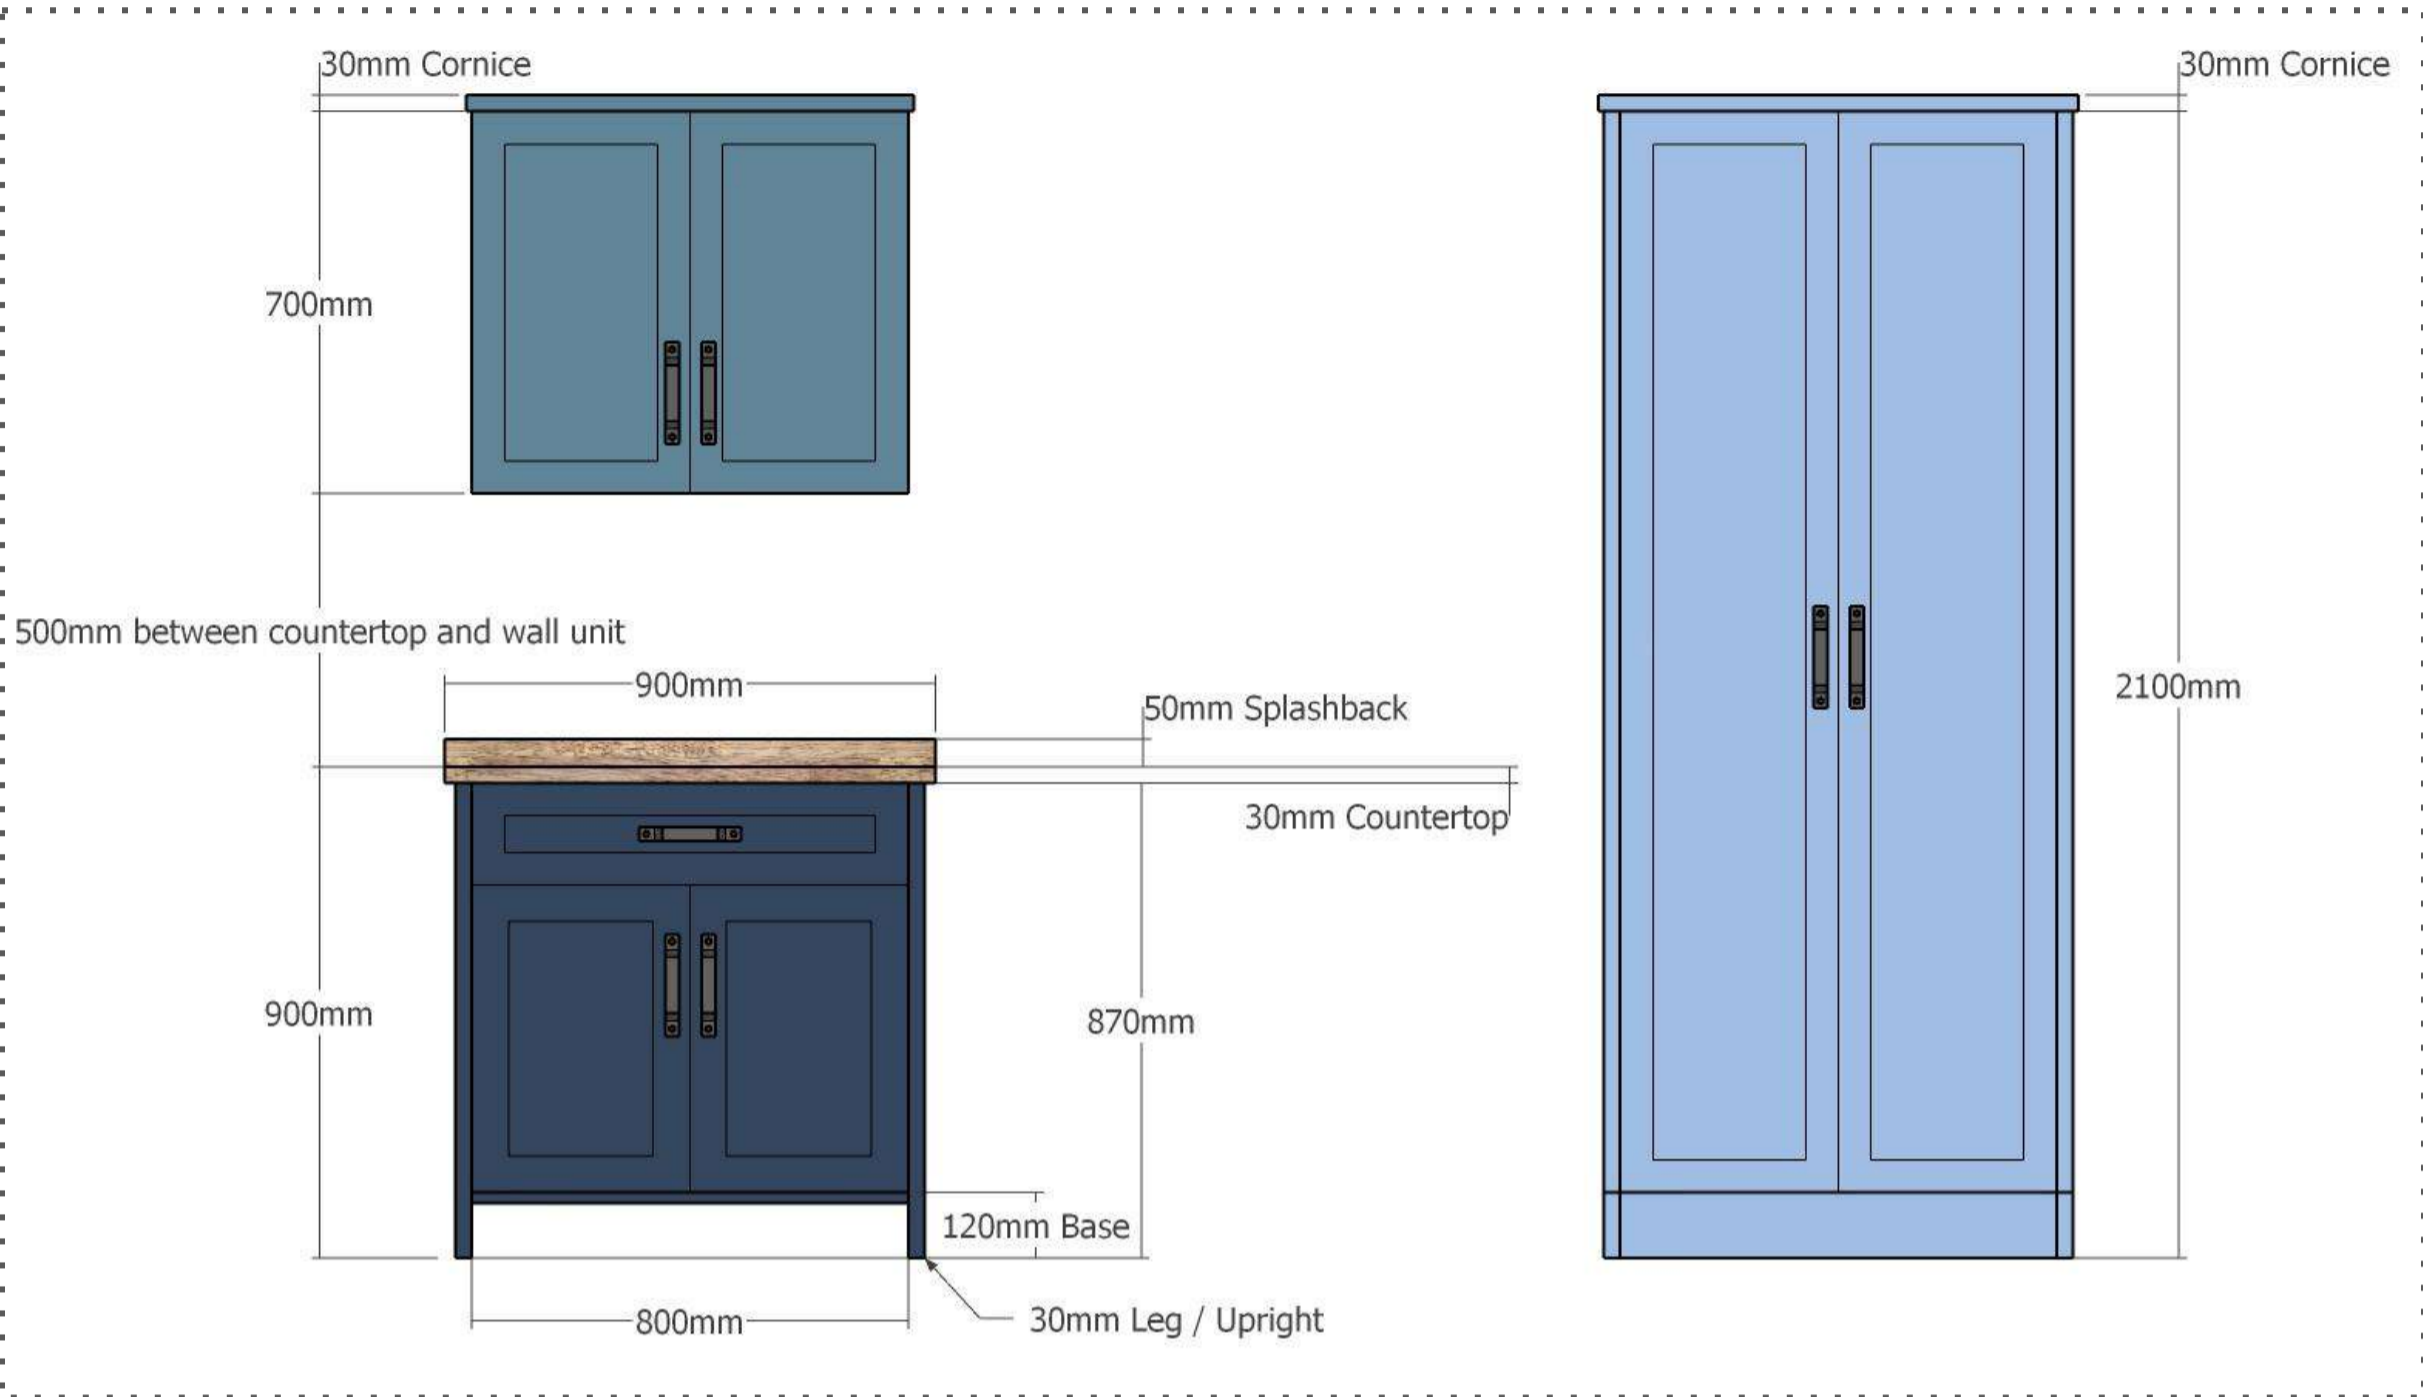

tlconline.co.za

Catalogue

****Pricing Includes VAT***Images for illustration purposes only***

Standard Kitchen Cabinet Dimension

2100mm Height

2300mm Height

First things first.....

the
Foreplay
kitchen