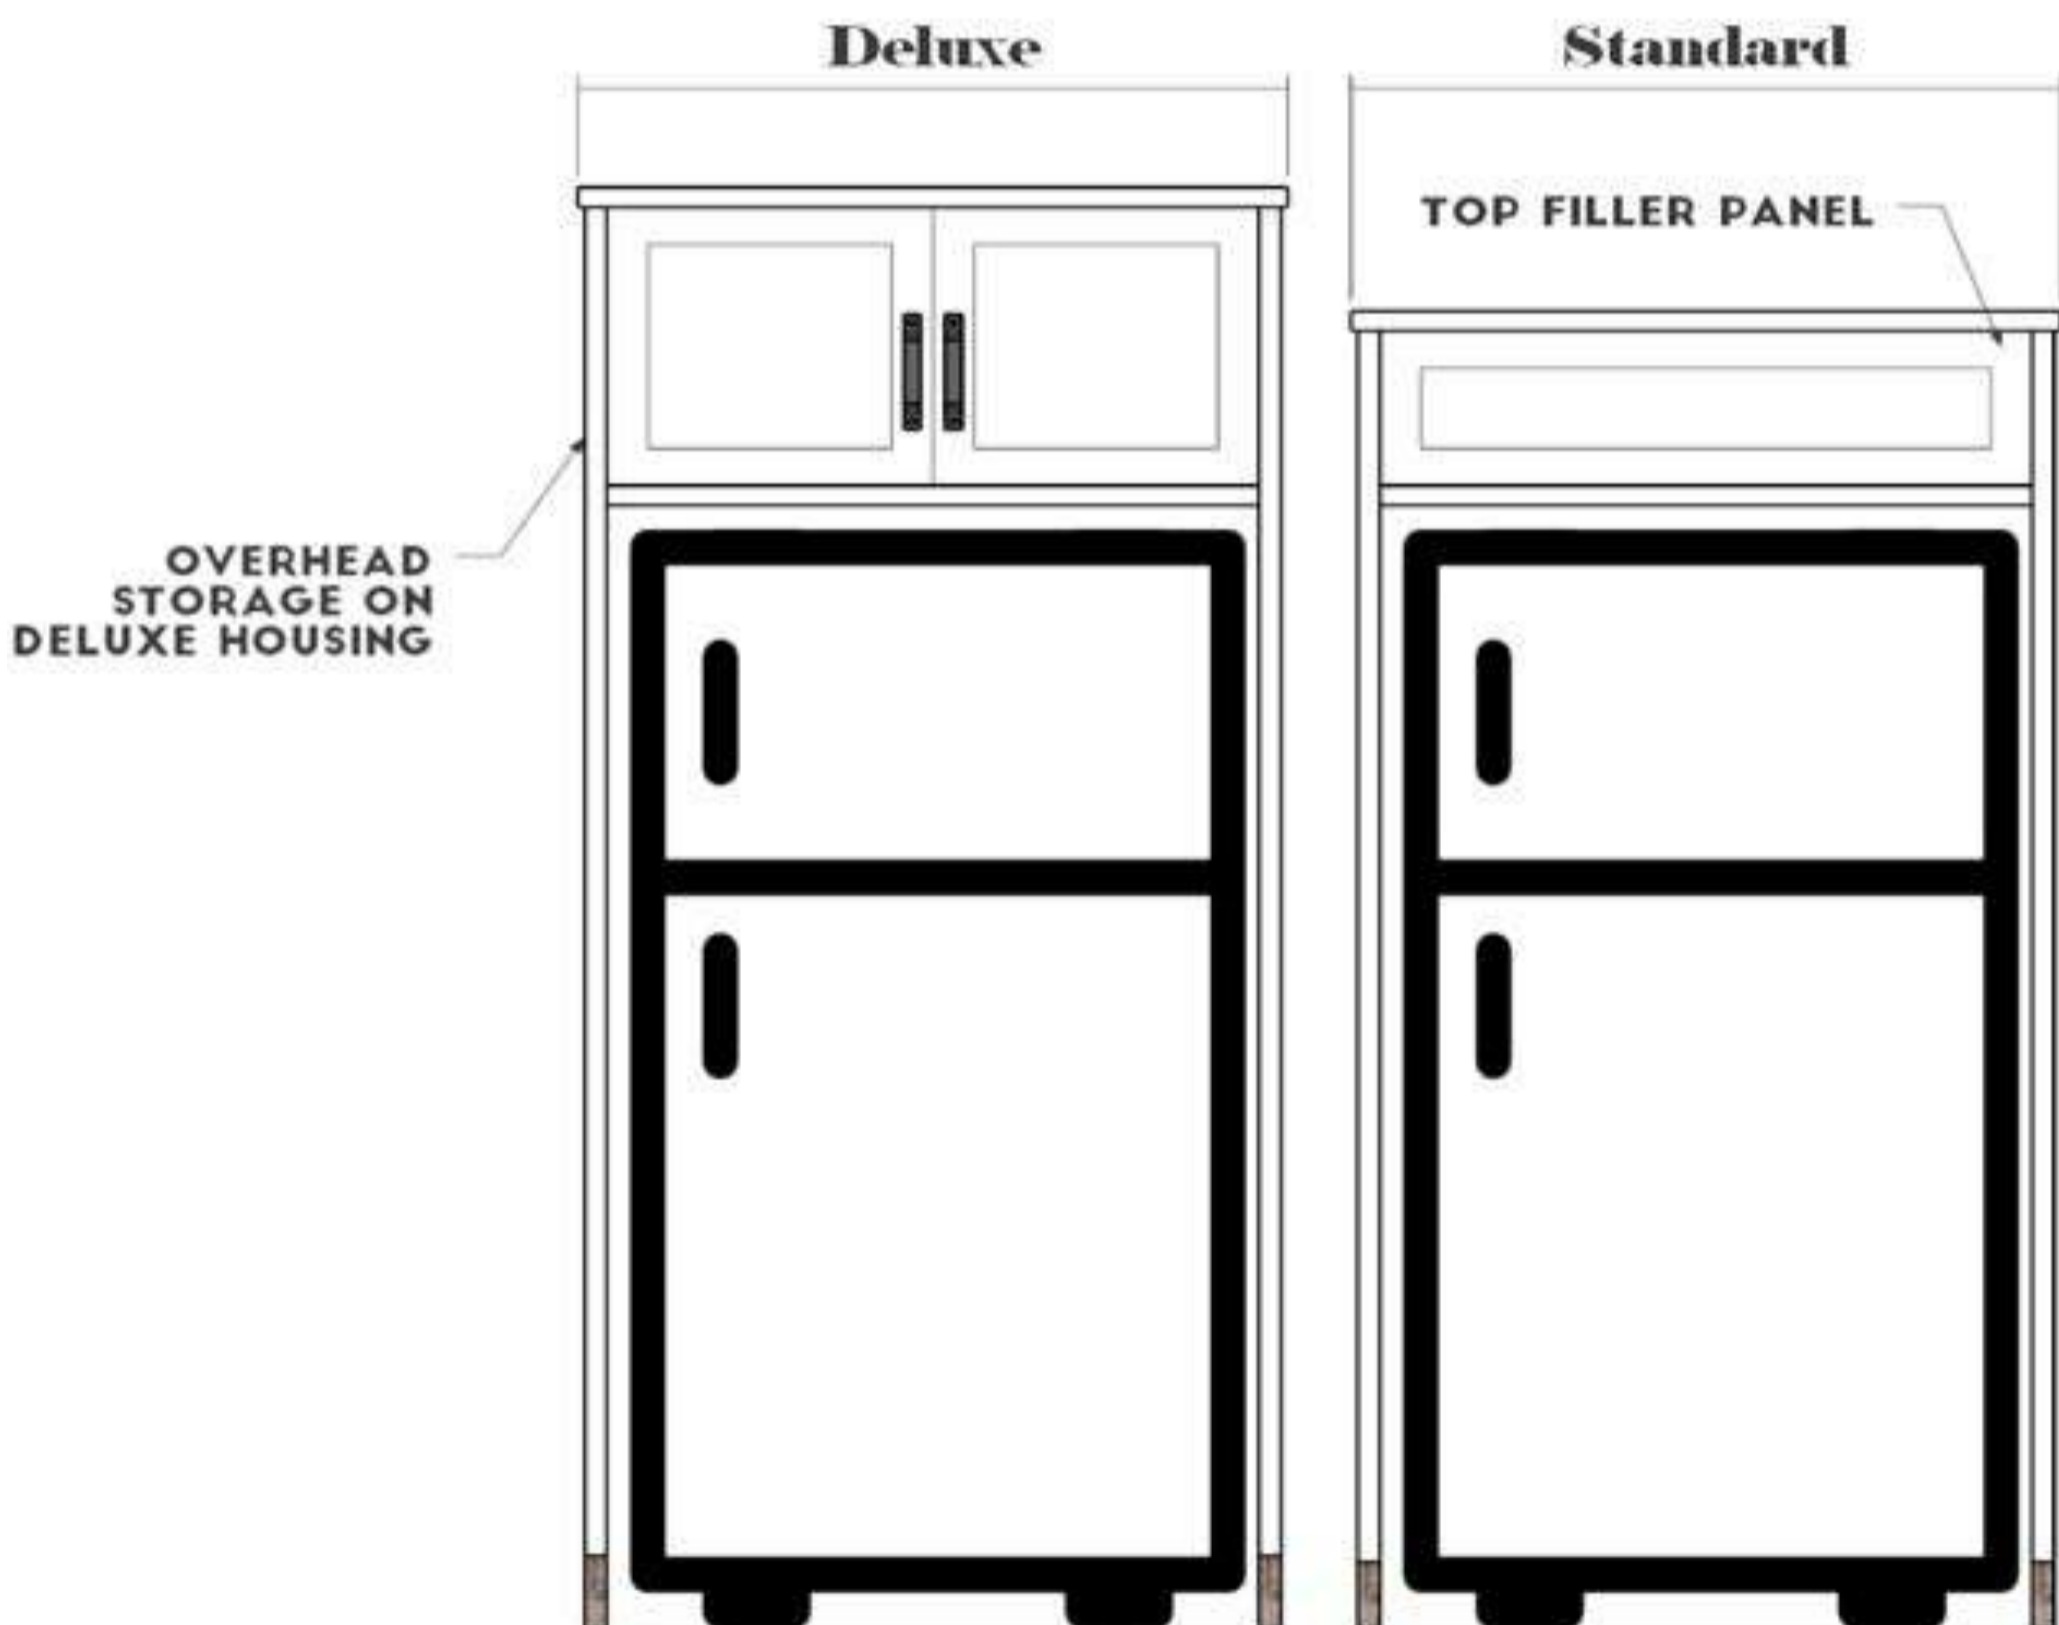

Fridge Houses

DELUXE - include overhead storage - standard dimensions - height 2330mm x depth 620mm

CODE	Fridge Width (mm)	Cabinet width (mm)	Cabinet price
FHD600	600	750	R 8 500,00
FHD700	700	850	R 8 750,00
FHD800	800	950	R 9 000,00
FHD900	900	1050	R 9 250,00
FHD1000	1000	1150	R 9 500,00
FHD1100	1100	1250	R 9 750,00
FHD1200	1200	1350	R 10 000,00
FHD1300	1300	1450	R 10 250,00

STANDARD - EXCLUDES overhead storage - standard dimensions - height 2330mm x depth 620mm

CODE	Fridge Width (mm)	Cabinet width (mm)	Cabinet price
FH600	600	750	R 6 200,00
FH700	700	850	R 6 250,00
FH800	800	950	R 6 300,00
FH900	900	1050	R 6 350,00
FH1000	1000	1150	R 6 400,00
FH1100	1100	1250	R 6 450,00
FH1200	1200	1350	R 6 500,00
FH1300	1300	1450	R 6 550,00