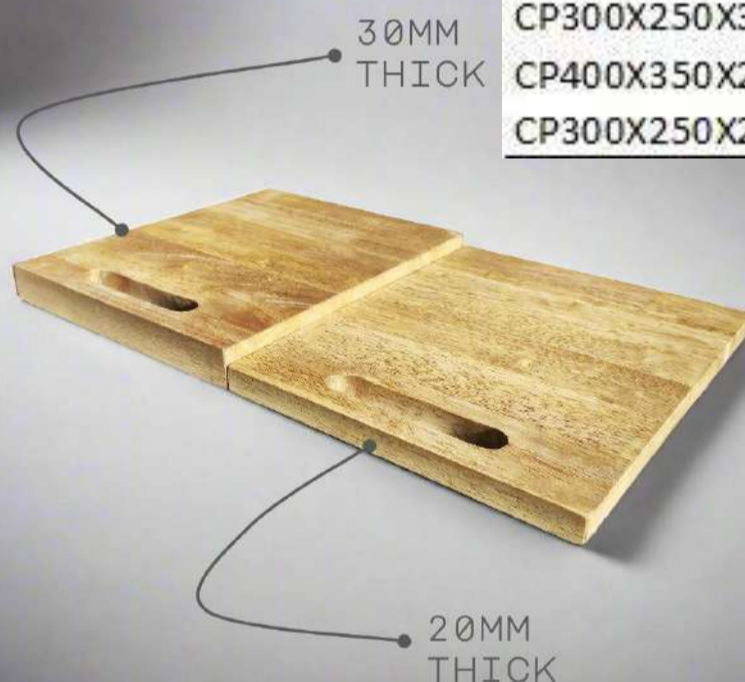

tlconline.co.za

MAHOGANY

SAND

WALNUT

JAVA

30MM THICK

20MM THICK

CP400X350X30	400 x 350 x 30mm thick	R 550,00
CP300X250X30	300 x 250 x 30mm thick	R 300,00
CP400X350X20	400 x 350 x 20mm thick	R 350,00
CP300X250X20	300 x 250 x 20mm thick	R 230,00