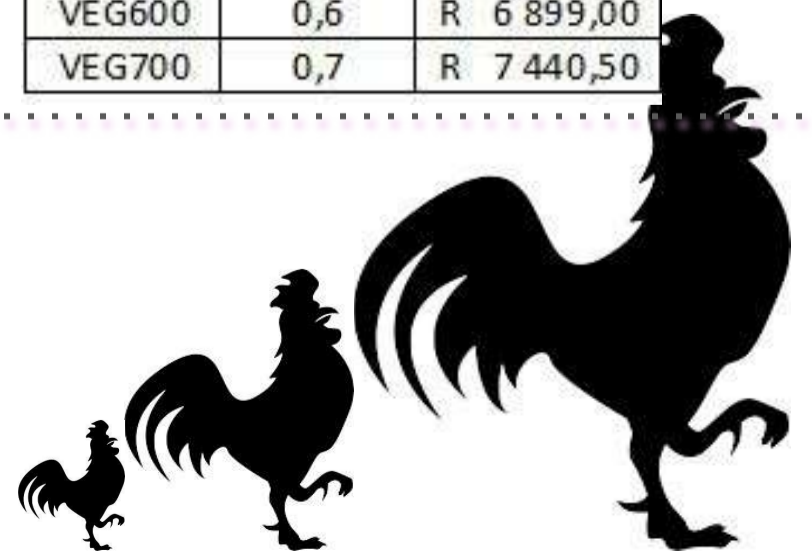

DOUBLE DOOR WITH CUTLERY DRAWER

veggie basket

CODE	Width	Total price
VEG500	0,5	R 6 382,50
VEG600	0,6	R 6 899,00
VEG700	0,7	R 7 440,50

****Pricing includes VAT***Images for illustration purposes only***

Kitchen Range