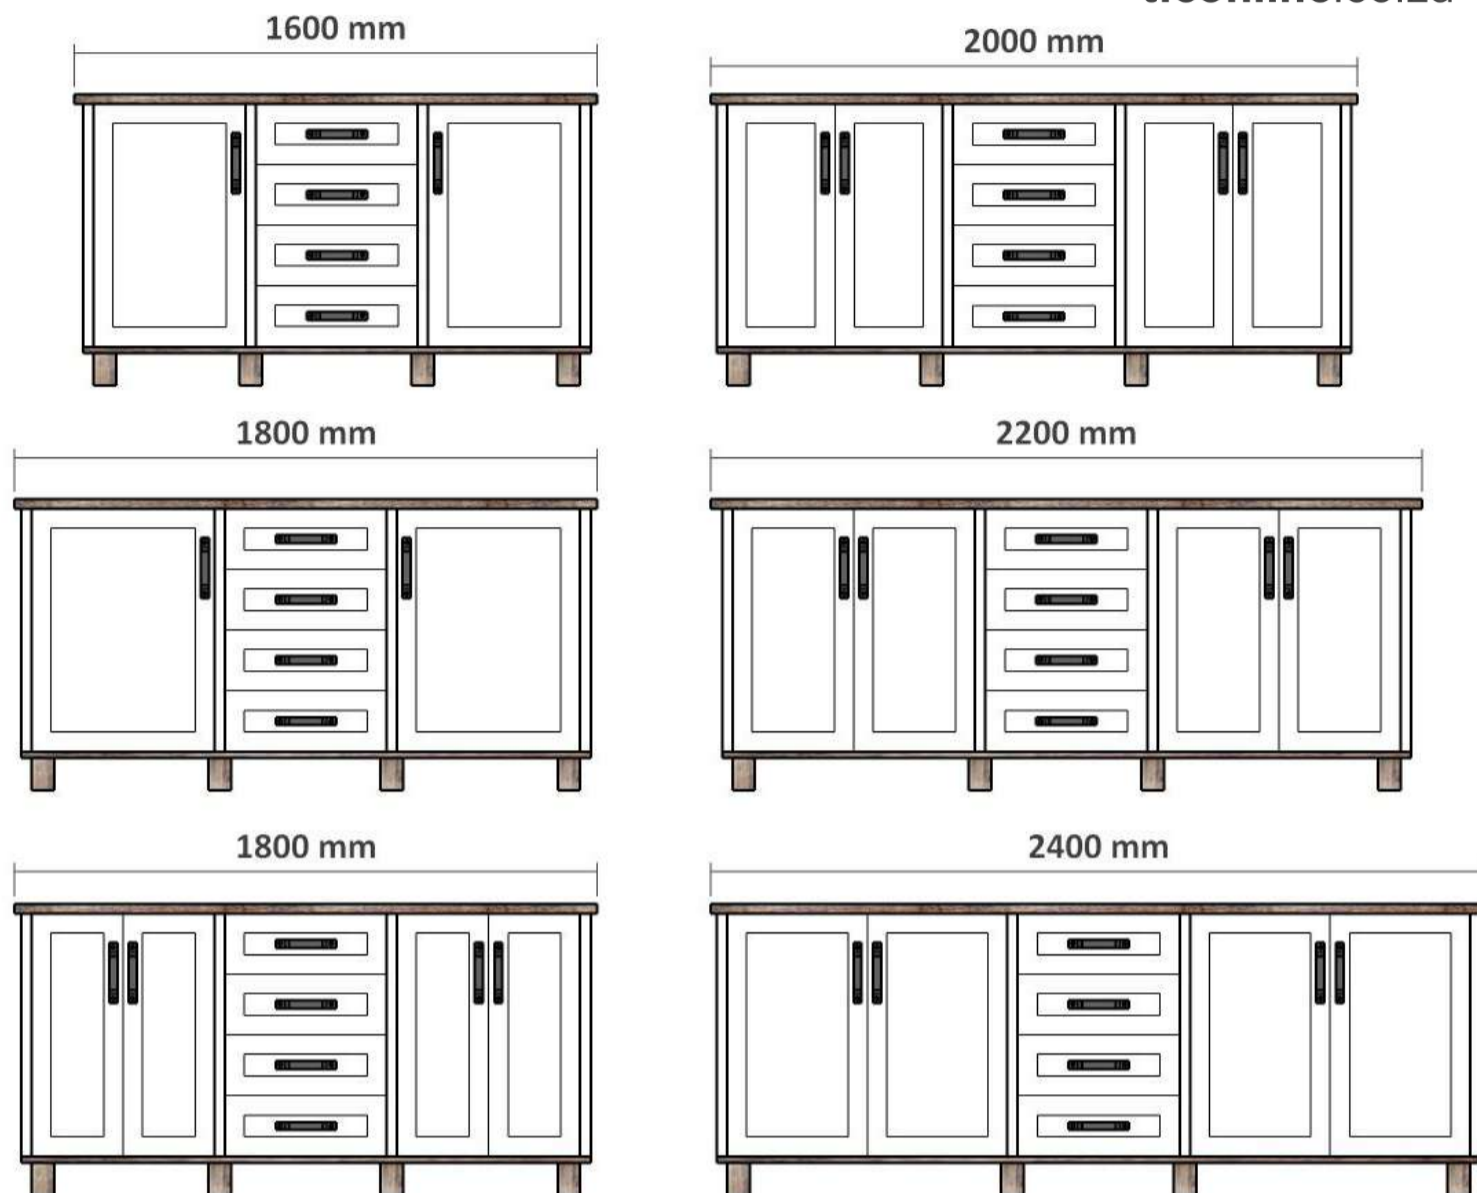

Side Board / Server Cabinet

tliconline.co.za

SERVER CABINET / SIDEBOARD			
CODE	Width	DESCRIPTION	Cabinet price
K1600B	1,6	TWO DOOR	R 16 295,00
K1800S	1,8	TWO DOOR	R 17 095,00
K1800G	1,8	FOUR DOOR	R 17 675,00
K2000C	2	FOUR DOOR	R 18 495,00
K2200C	2,2	FOUR DOOR	R 19 395,00
K2400C	2,4	FOUR DOOR	R 20 195,00