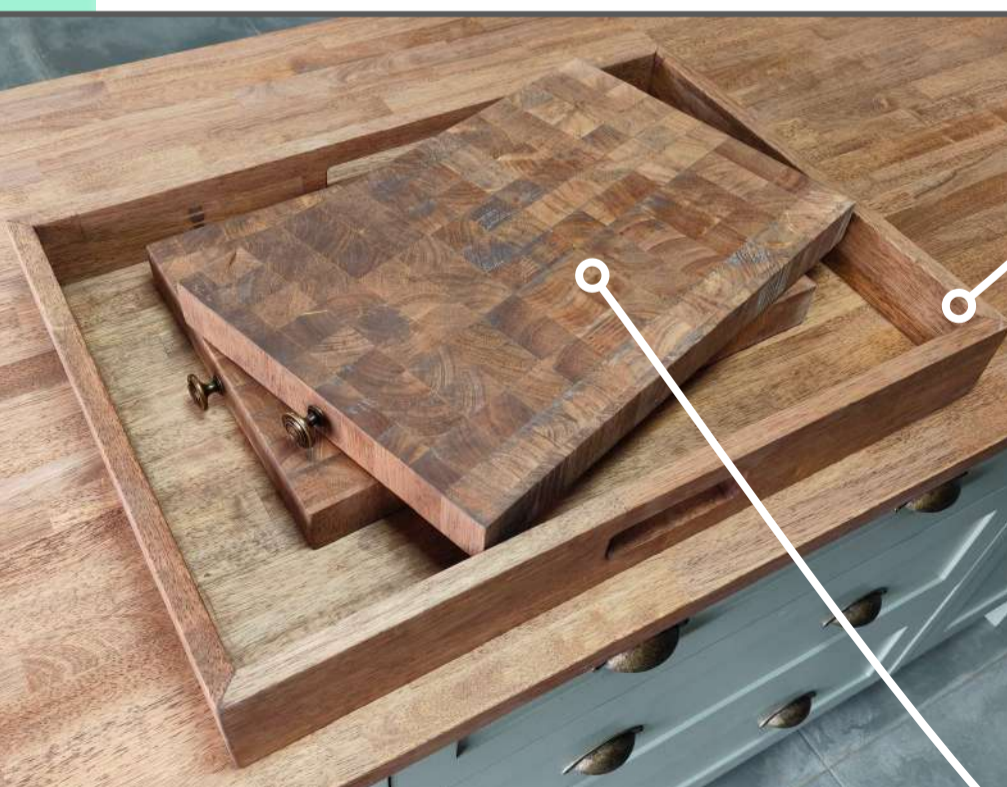

Get the **MENAGE À TRAY**
When 3 is better than 1

Consists of 2 x endgrain chopping boards
& 1 x solid rubberwood serving tray

CODE	Width	Total price
MAT300	0,3	R 6 141,00

MENAGE À TRAY