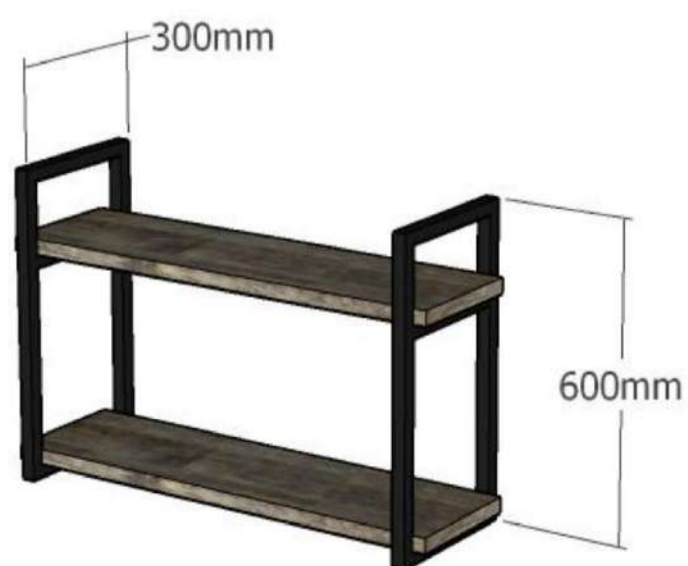

Metalica Shelves

Bold. Beautiful. Built to show off.
...where industrial edge meets natural charm.

Frame: Black powder-coated square tube steel for that sleek, modern look.

Shelves: Sturdy rubberwood, offering both durability and elegance.

Tiers: Available in two or three-tier options to suit your storage needs.

Sizes: A variety of sizes to perfectly fit your space.

Available in five standard colours - Sand / Walnut / Mahogany / Dark Mahogany / Java

Let us know if you have your own size in mind.

METALICA SHELF
Two Tier