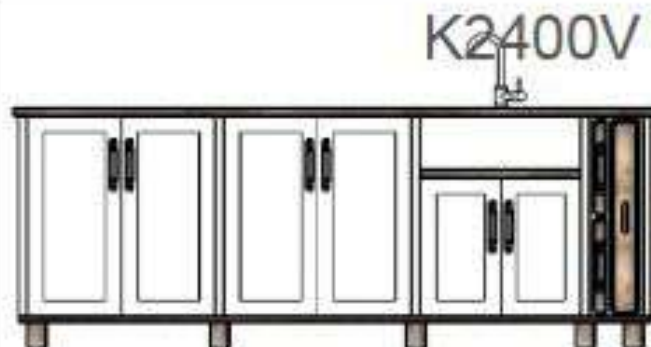

K2400W

K2400X

K2400Y

2400MM WIDE COMBO UNITS UPGRADE TO ISLAND - R5180-00

CODE	DESCRIPTION	CABINET PRICE
K2400a	2 x Double Door	R14 693
K2400b	2 x Double Door Menage a Tray	R18 937
K2400c	2 x Double Door Four Drawer	R20 195
K2400d	2 x Double Door Oven Unit	R15 899
K2400e	2 x Double Door with Cutlery Drawer Menage a Tray	R22 330
K2400f	2 x Double Door Four Drawer Menage a Tray	R24 463
K2400g	2 x Pot Drawer Four Drawer	R26 681
K2400h	2 x Pot Drawer Oven Unit	R22 361
K2400i	2 x Double Door with Cutlery Drawer Four Drawer	R23 261
K2400j	2 x Double Door with Cutlery Drawer Spice Rack	R21 619
K2400k	2 x Open Shelf Double Door	R15 098
K2400l	Spice Rack Double Door with Cutlery Drawer Oven Unit Four Drawer Menage a Tray	R28 247
K2400m	Bin Drawer Double Door Appliance Panel	R15 467